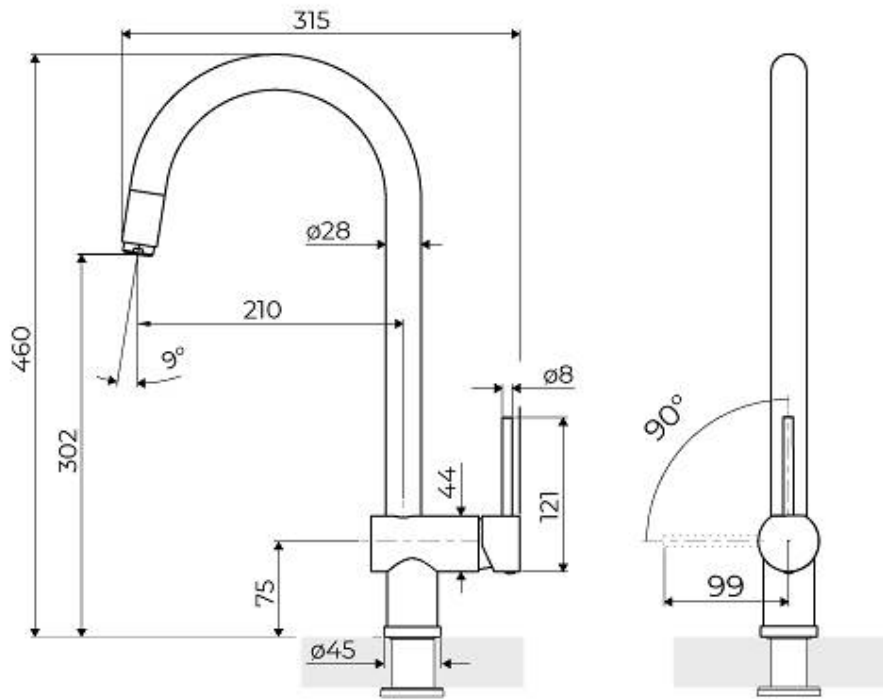

VOLTA COPPER

Mixer Taps

Code: 8491 108

DETAILS

Mixer type Single lever mixer tap with rotating barrel and extractable shower head.

Coloring Copper

Material Brass

Texture Satin

Rotating angle 140°

Strengthening plate ø45mm

Cartridge With ceramic discs

Mixer hole ø35mm

Max worktop thickness 55mm

FEATURES

Extractable spout

Rotating angle

All the taps have a wide angle of rotation. Some models even permit a full 360° rotation.

Strengthening plate

Foster's mixer taps are equipped with the strengthening plate that offers perfect stability on any sink.

TECHNICAL DATA

GALLERY